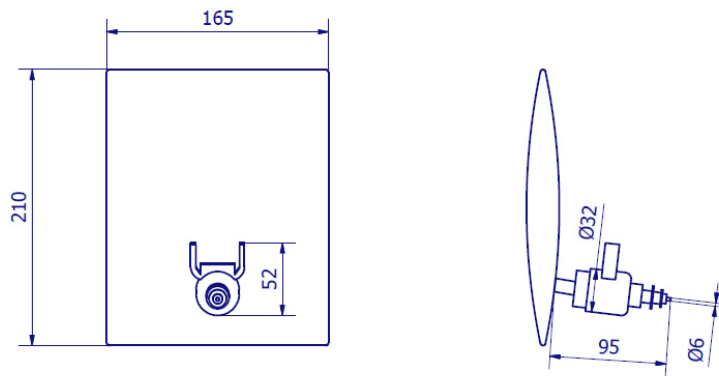

## Dimensions (mm)

Weight: 0.230 kg

## Dimensions with packaging

<b>AT16000 / AT16700</b>			
Height	Width	Depth	Weight
210 mm	365 mm	145 mm	5.2 kg

<b>AT53580 / AT53680 / AT53780 / AT98000</b>			
Height	Width	Depth	Weight
155 mm	210 mm	520 mm	10.8 kg