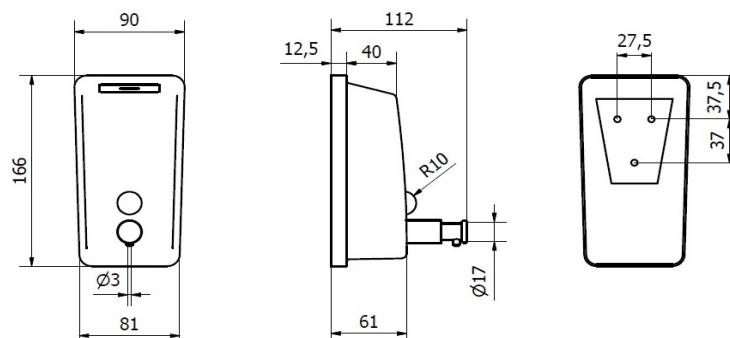

EAN

General description

- Vertical refill liquid soap dispenser
- Satin stainless steel cover and base
- Front window
- Push button with anti-drip and anti-corrosion pump
- Anti-vandal
- Capacity: 0.5 l

Parts and materials

- Stainless steel AISI 304.

Comments

- Push-button pressure: 2.4 kg
- Dose per service: 1 g
- Anti-vandal installation

Colour/Finish

ALL1006

- Satin stainless steel

ALL1006B

- Polished stainless steel

Dimensions (mm)

Dimensions without packaging

<i>ALL1006 / ALL1006B</i>			
Height	Width	Depth	Weight
166 mm	90 mm	112 mm	0.415 kg

Dimensions with packaging

<i>ALL1006 / ALL1006B</i>			
Height	Width	Depth	Weight
170 mm	100 mm	117 mm	0.485 kg