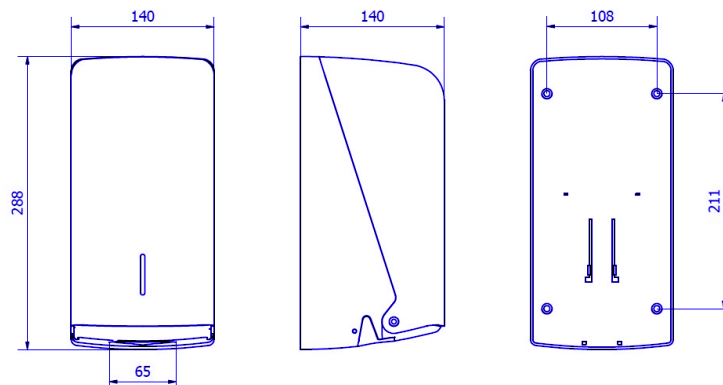

Capacity

- 400 toilet tissue wipes

Comments

- It complements the devices in the Azur range.

Parts and materials

- Cover and base: White ABS

Colour/Finish

- Base: White
- Cover: White

Dimensions (mm)

AH70000

Weight: 0.540 k

Dimensions with packaging

AH70000			
Height	Width	Depth	Weight
293 mm	145 mm	145 mm	0.625 k

Package

- 1 unit per package.
- 4 units per package.

Installation