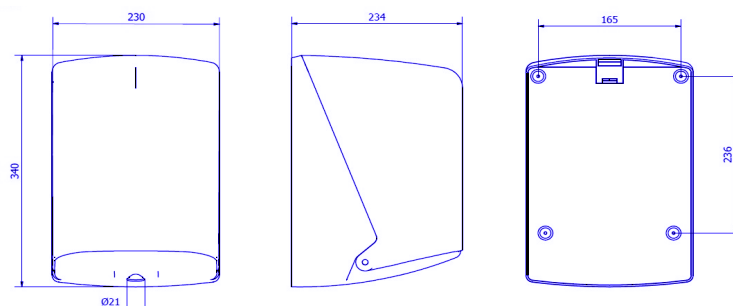

### Dimensions (mm)

**AG41400**

Weight: 1.265 k

## Dimensions with packaging

<b>AG41400</b>			
<b>Height</b>	<b>Width</b>	<b>Depth</b>	<b>Weight</b>
355 mm	240 mm	245 mm	1.465 k

---