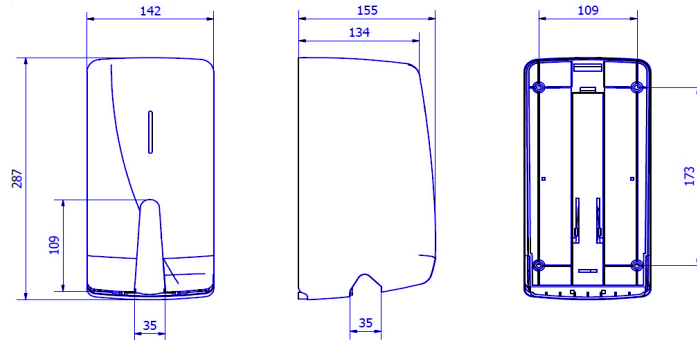

FUTURA STST DOUBLE TOILET PAPER DISPENSER

REF

EAN

AF55000

8427950325694
Satin stainless steel

General description

- Home toilet paper dispenser.
- Made from high-quality and durable polished stainless steel.
- Tilting cover for easy refill and key lockable.
- Front window.
- For 2 household toilet paper rolls.
- The second roll is automatically loaded.

Parts and materials

- Cover made of 0.8 mm thick AISI 304 stainless steel
- Grey ABS plastic base.

Comments

- It complements these devices in the FUTURA range: AH25000, AG45000 and AC53050.

Colour/Finish

- Satin stainless steel

Dimensions (mm)

AF55000

Weight: 1.090 k

Dimensions with packaging

AF55000			
Height	Width	Depth	Weight
292 mm	145 mm	157 mm	1.250 k

Package

- 1 unit per package.

Installation