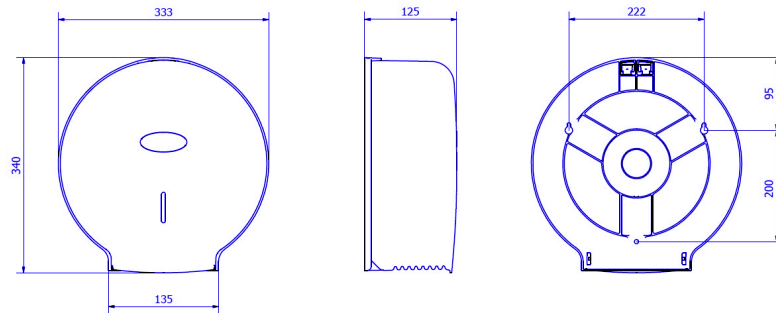

AE77000/AE77300/AE77600/AE77600-MT

- Toilet paper roll dispenser
- Key lockable and front window
- Tilting cover to change the roll
- Capacity for 1 paper roll of 90 mm wide, 260 mm ø max. and 45/55 mm mandrel

- White cover and base

AE77300

- Silver grey cover
- Black base

AE77600

- Black cover and base

AE77600-MATE

- Matt black cover
- Black base

Dimensions (mm)

AE77000/AE77300/AE77600/AE77600-MT

Weight: 0.620 k

Dimensions with packaging

AE77000/AE77300/AE77600/AE77600-MT			
Height	Width	Depth	Weight
350 mm	335 mm	135 mm	0,770 Kg

Package

- 1 unit per package.

Installation