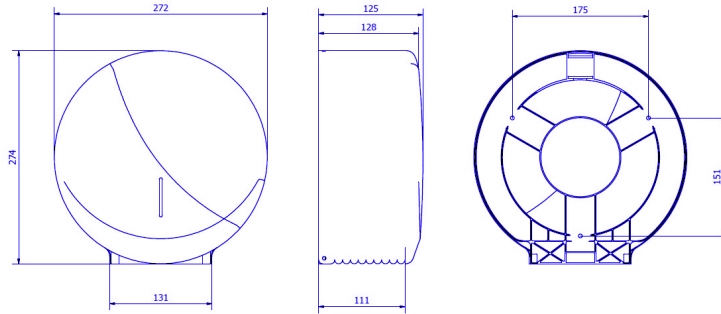

Dimensions (mm)

AE25000/AE25500

Weight: 0.985 k

AE26000/AE26500

Weight: 1.305 k

Dimensions with packaging

AE25000/AE25500			
Height	Width	Depth	Weight
285 mm	278 mm	140 mm	1.185 k

AE26000/AE26500			
Height	Width	Depth	Weight
325 mm	320 mm	150 mm	1.580 k