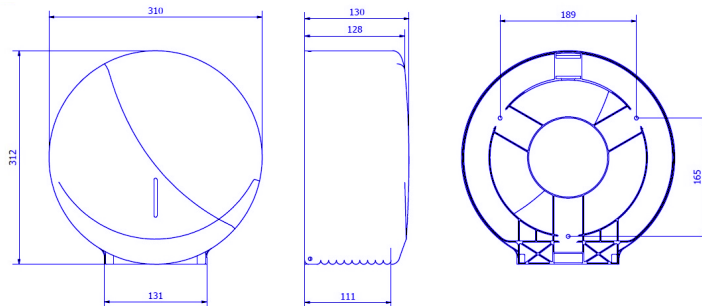

Dimensions (mm)

AE25000/AE25500

Weight: 0.985 k

AE26000/AE26500

Weight: 1.305 k

Dimensions with packaging

AE25000/AE25500			
Height	Width	Depth	Weight
285 mm	278 mm	140 mm	1.185 k

AE26000/AE26500			
Height	Width	Depth	Weight
325 mm	320 mm	150 mm	1.580 k