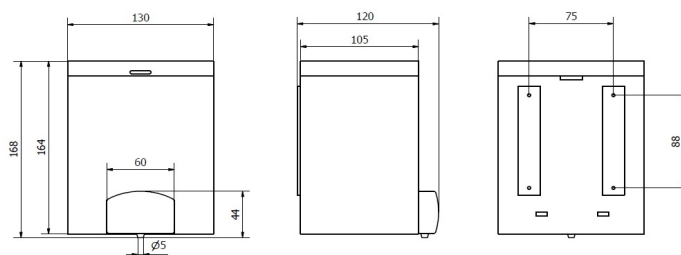

Parts and materials

- Tank: SAN plastic
- Push button: ABS plastic
- Cover: stainless steel AISI 304

Colour/Finish

- Tank: fumé
- Push Button: grey
- Cover: satin stainless steel

Dimensions (mm)

AC21150

Weight: 0.510 kg

AC22000

Weight: 0.660 kg

Dimensions with packaging

AC21150			
Height	Width	Depth	Weight
175 mm	135 mm	135 mm	0.575 kg

AC22000			
Height	Width	Depth	Weight
245 mm	140 mm	135 mm	0.760 kg

Package

- 1 unit per package.
- 10 units per package.