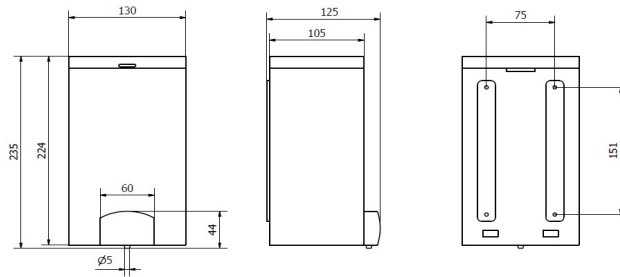

Parts and materials

- Tank: SAN plastic
- Push button: ABS plastic
- Cover: stainless steel AISI 304

Colour/Finish

- Tank: fumé
- Push Button: grey
- Cover: satin stainless steel

Dimensions (mm)

AC21150

Weight: 0.510 kg

AC22000

Weight: 0.660 kg

Dimensions with packaging

AC21150			
Height	Width	Depth	Weight
175 mm	135 mm	135 mm	0.575 kg

AC22000			
Height	Width	Depth	Weight
245 mm	140 mm	135 mm	0.760 kg

Package

- 1 unit per package.
- 10 units per package.