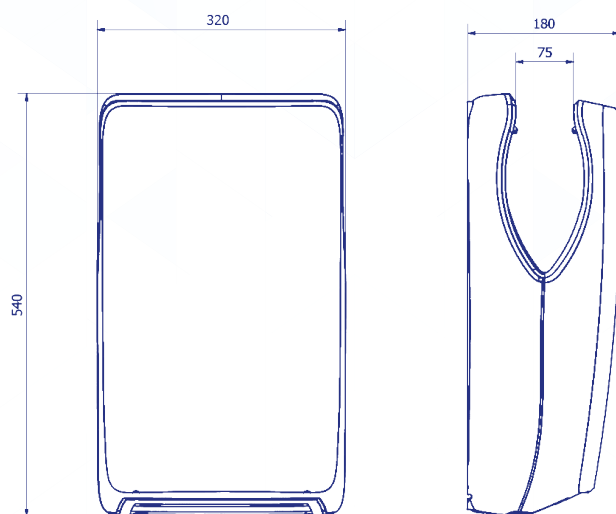

Parts and materials

AA25050/AA25550
AA25650/AA25950

- Anti-bacterial ABS + PC + PBT V0.

Product diagram (mm)

AA25050/AA25550/AA25650/AA25950:

Net weight: 6.914 k

Dimensions with packaging

AA25050/AA25550/AA25650/AA25950			
Height	Width	Depth	Weight
600 mm	380 mm	264 mm	8.399 k

- ✓ Sound pressure level measured at 2 meter distance in an open space.
- ✓ Air speed measured with an anemometer at air outlet.
- ✓ The essays have been carried out according to UNE standards in the lab of the Universidad Politécnica de Valencia.