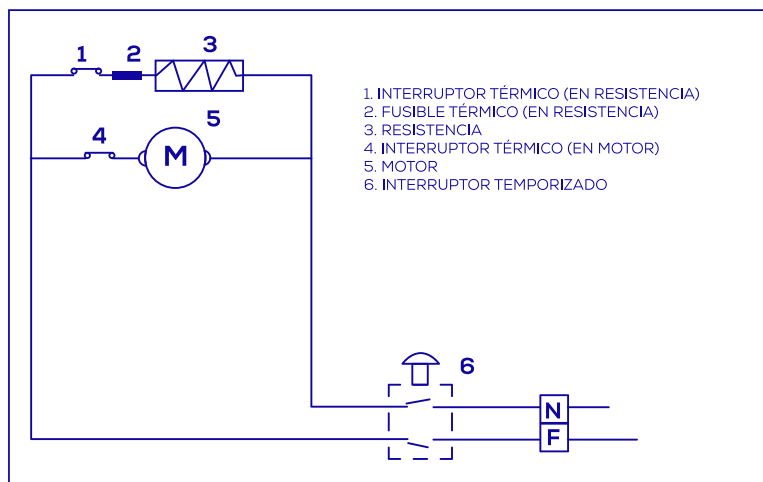

Certifications

Colour/Finish

- White cover.
- Grey push button and air outlet grill.

Parts and materials

- ABS cover and push button.
- ABS and 'VO' polycarbonate inner parts.

Technical specifications

VOLTAGE:	220 - 240 V AC
FREQUENCY:	50 Hz
MOTOR POWER:	140 W
RESISTOR POWER:	1820 W
TOTAL POWER:	1960 W
MOTOR RPM:	2800
AIR SPEED:	68 km/h
ACOUSTIC PRESSURE:	58 dB
AIR TEMPERATURE:	55 °C (at 10 cm distance)
PROTECTION GRADE:	IPX1
ELECTRIC ISOLATION:	CLASS II
CERTIFICATION:	CB

Product diagram (mm)

AA13000

Net weight: 2.884 k

Dimensions with packaging

AA13000			
Height	Width	Depth	Weight
380 mm	285 mm	215 mm	3.633 k

Electrical diagram

Package

- Package with one item for all the references.

Mounting: with 4 screws and 4 plugs (included)

Approved by: Quality Department

Date: 11/01/2022