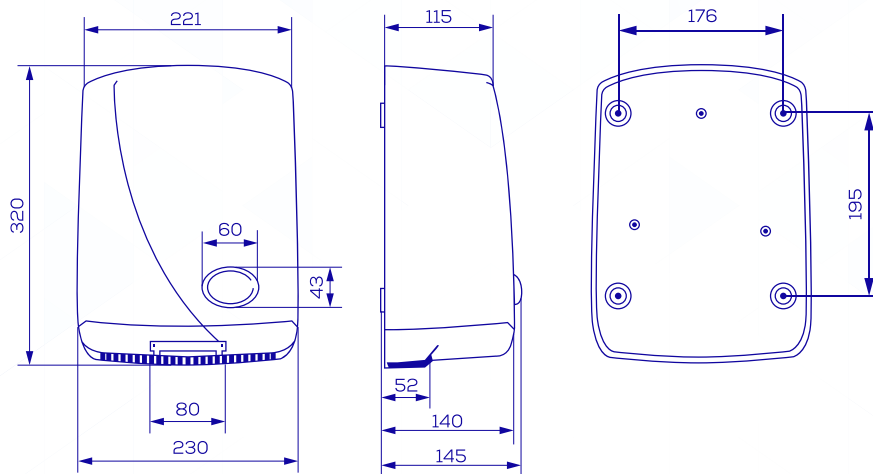

Certifications

Colour/Finish

- White cover.
- Grey push button and air outlet grill.

Parts and materials

- ABS cover and push button.
- ABS and 'VO' polycarbonate inner parts.

Technical specifications

VOLTAGE:	220 - 240 V AC
FREQUENCY:	50 Hz
MOTOR POWER:	140 W
RESISTOR POWER:	1820 W
TOTAL POWER:	1960 W
MOTOR RPM:	2800
AIR SPEED:	68 km/h
ACOUSTIC PRESSURE:	58 dB
AIR TEMPERATURE:	55 °C (at 10 cm distance)
PROTECTION GRADE:	IPX1
ELECTRIC ISOLATION:	CLASS II
CERTIFICATION:	CB

Product diagram (mm)

AA13000

Net weight: 2.884 k

Dimensions with packaging

AA13000			
Height	Width	Depth	Weight
380 mm	285 mm	215 mm	3.633 k

Electrical diagram

Package

- Package with one item for all the references.

Mounting: with 4 screws and 4 plugs (included)

Approved by: Quality Department

Date: 11/01/2022